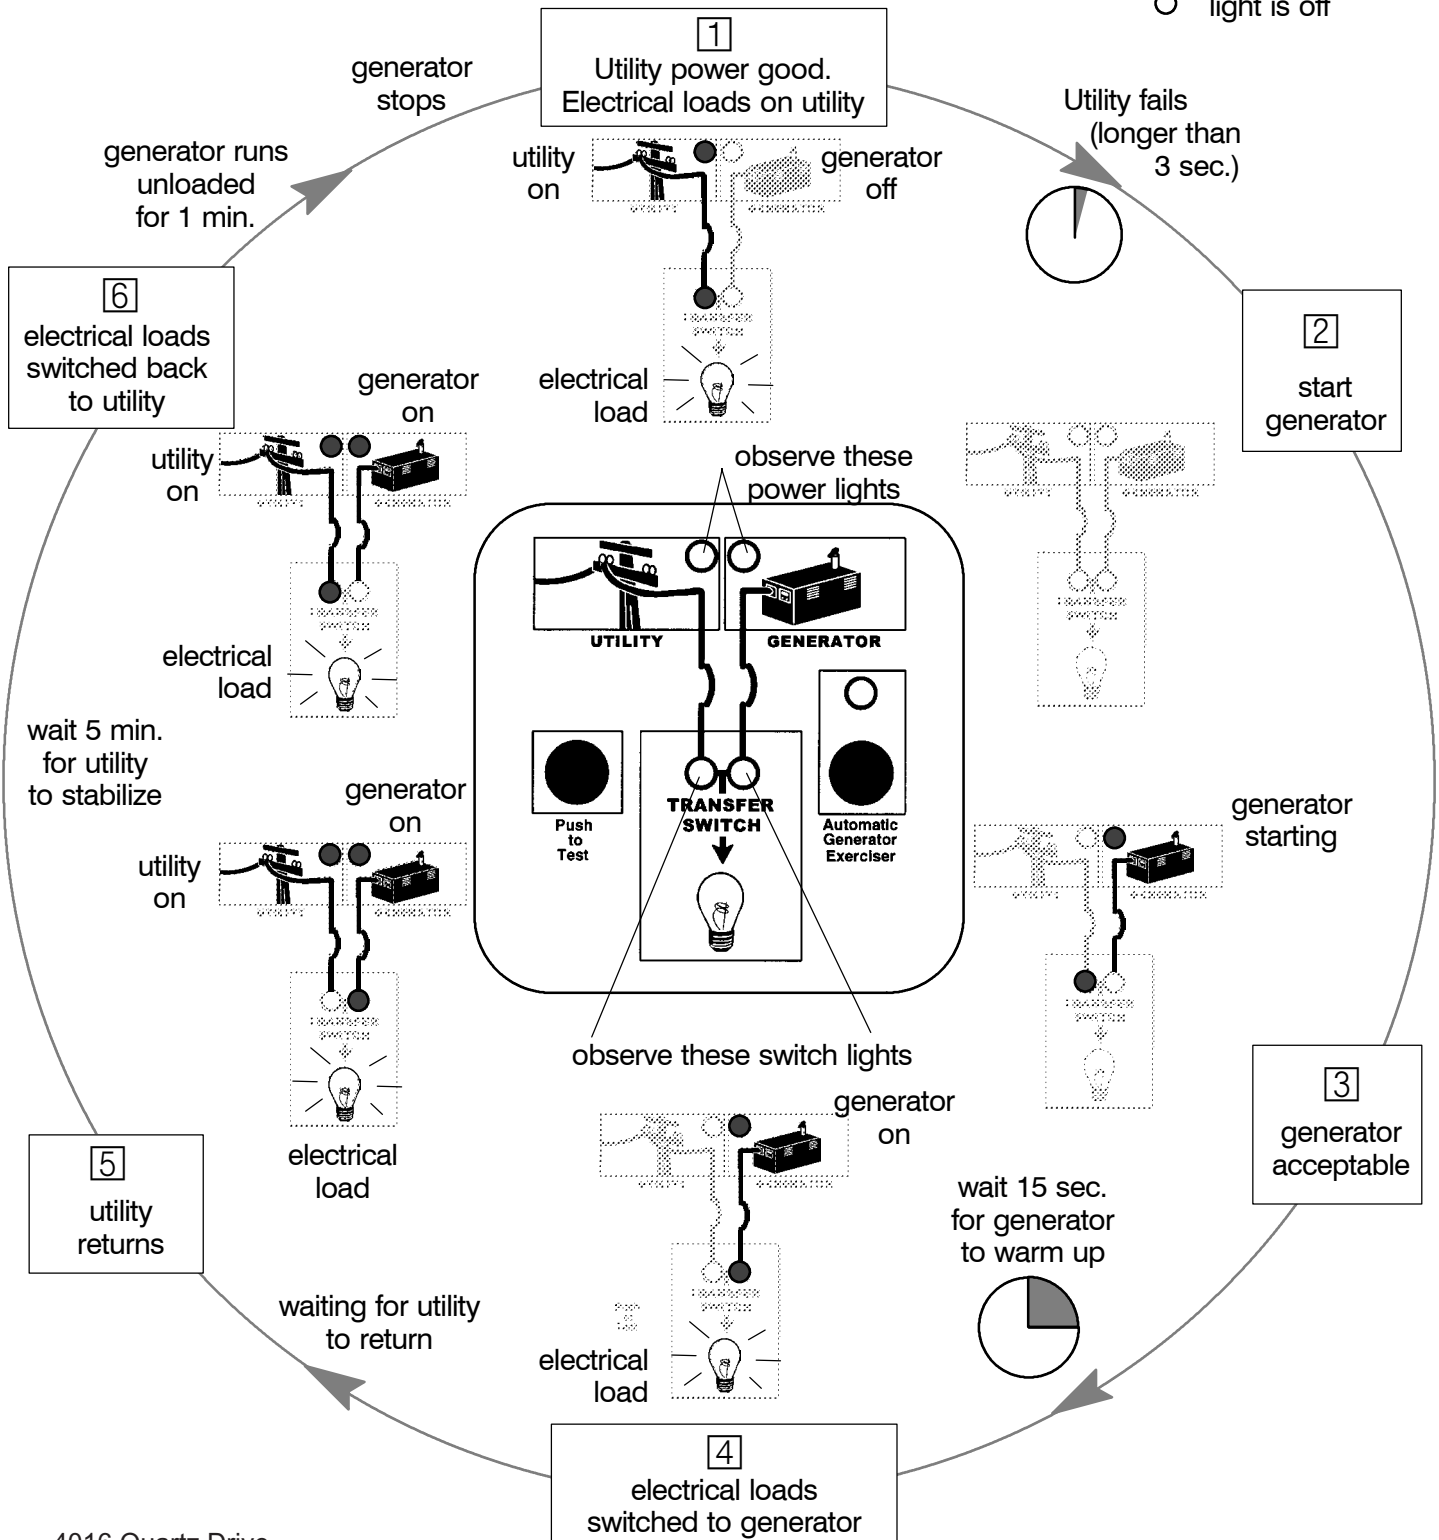

Sequence of Operation – Utility Failure

for Series 165 Automatic Transfer Switch

Read and understand the **Owner's Manual** before installing, servicing, or operating. Failure to do so could result in serious personal injuries or property damage.

- light is on
- light is off

4016 Quartz Drive
Santa Rosa, CA 95405
Phone: 707 539-9003
Fax: 707 539-5212
Email: sales@generatorjoe.NET
Web www.generatorjoe.NET

GeneratorJoe

381339-222 A