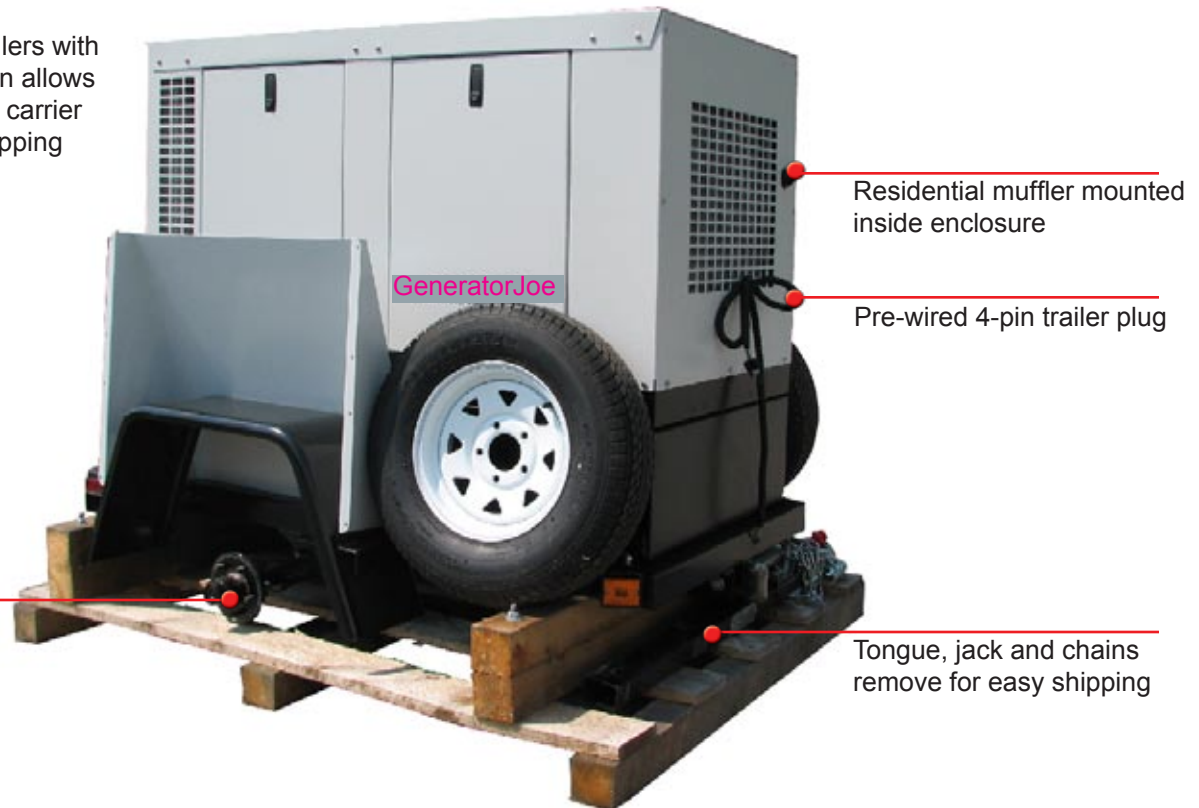

Heavy duty air flow design for hot climates or high altitudes

Easy lift-off doors

Brake and turn signals

Mainline breaker protection available

50 amp twist locks

30 amp twist locks

20 amp GFI rated duplex outlets

10 Year Trailer Warranty

Control panel with auto start and optional load center area

Rubber flap for cords

PVC window to allow easy visibility of controls even when door is closed and locked

75 gallon sub-base fuel tank with level indicator

License plate mounting bracket

DOT approved 2,200 lbs. trailer
Sizes to 26,000 GVW available.

GeneratorJoe

Nobody gets the job done like GeneratorJoe!

Trooper Trailers™

Single axle compact trailers with a unique shipping design allows unit to ship via common carrier to drastically reduce shipping costs.

You can also use a trailer mounted genset as a portable or shared power source. All you have to do is simply hook the trailer up to your vehicle and tow it to its new location. This will eliminate the need for having to purchase two separate generators.