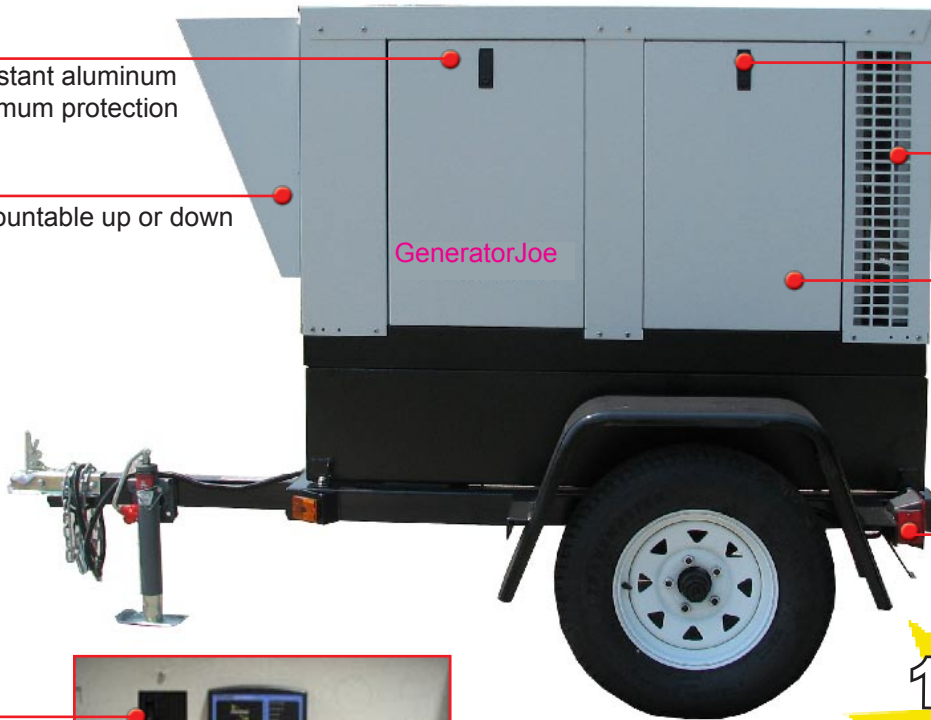

GeneratorJoe

Nobody gets the job done like GeneratorJoe!

Trooper Trailers™

Silent weather resistant aluminum enclosure for maximum protection

Front air scoop. Mountable up or down

All doors equipped with locks

Heavy duty air flow design for hot climates or high altitudes

Easy lift-off doors

Brake and turn signals

Mainline breaker protection available

50 amp twist locks

30 amp twist locks

20 amp GFI rated duplex outlets

10 Year Trailer Warranty

Control panel with auto start and optional load center area

Rubber flap for cords

PVC window to allow easy visibility of controls even when door is closed and locked

75 gallon sub-base fuel tank with level indicator

License plate mounting bracket

DOT approved 2,200 lbs. trailer
Sizes to 26,000 GVW available.

GeneratorJoe

Nobody gets the job done like GeneratorJoe!

Trooper Trailers™

Single axle compact trailers with a unique shipping design allows unit to ship via common carrier to drastically reduce shipping costs.